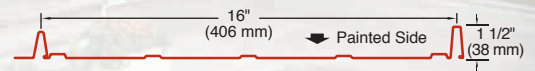

THE RESIDENTIAL METAL ROOFING COLLECTION BY VICWEST

Standard Finish - 16" (26 Gauge)

 56161 Cambridge White	 56076 White White	 56069 Bone White	 56162 Antique Linen	 56074 Tan	 56154 Metro Brown	 56062 Dark Brown
 56080 Bright Red	 56090 Ivory	 56065 Mist Green	 56073 Dark Green	 56157 Turquoise	 56067 Slate Blue	 56081 Royale Blue
 56079 Heron Blue	 56068 Black	 56072 Charcoal	 56071 Stone Grey	 56082 Regent Grey	 AZ 150 Galvalume™ Plus	

Standard Finish - 20" (24 Gauge)

 56062 Dark Brown	 56064 Dark Red	 56068 Black	 ME 3234 Copper	 AZ 180 Galvalume™ Plus

Matte Finish - 26 Gauge

 9822 Ebony	 10695 Shadow Deep Gray
 9821 Graphite	 10740 Burnished Slate
 10276 Espresso	

Our **Prestige** roof is an elegant batten-style roofing profile that is installed direct on a solid substrate using Vicwest's unique snap-in-place design. Visually striking and available in a rich, sophisticated colour palette, **Prestige** is the perfect solution for homeowners looking for a "statement" roof. Engineered from 24 or 26-gauge steel and backed by a 50-year lifetime limited transferable finish warranty, **Prestige** makes a bold statement and is fully supported by the best warranty in its class.

Note: Galvalume™ is not a 50-year finish

vicwest.com

BUILDING FOR TOMORROW

Colours shown above may vary from actual colours due to printing process. We recommend you ask your Vicwest distributor for actual samples before making a colour selection.