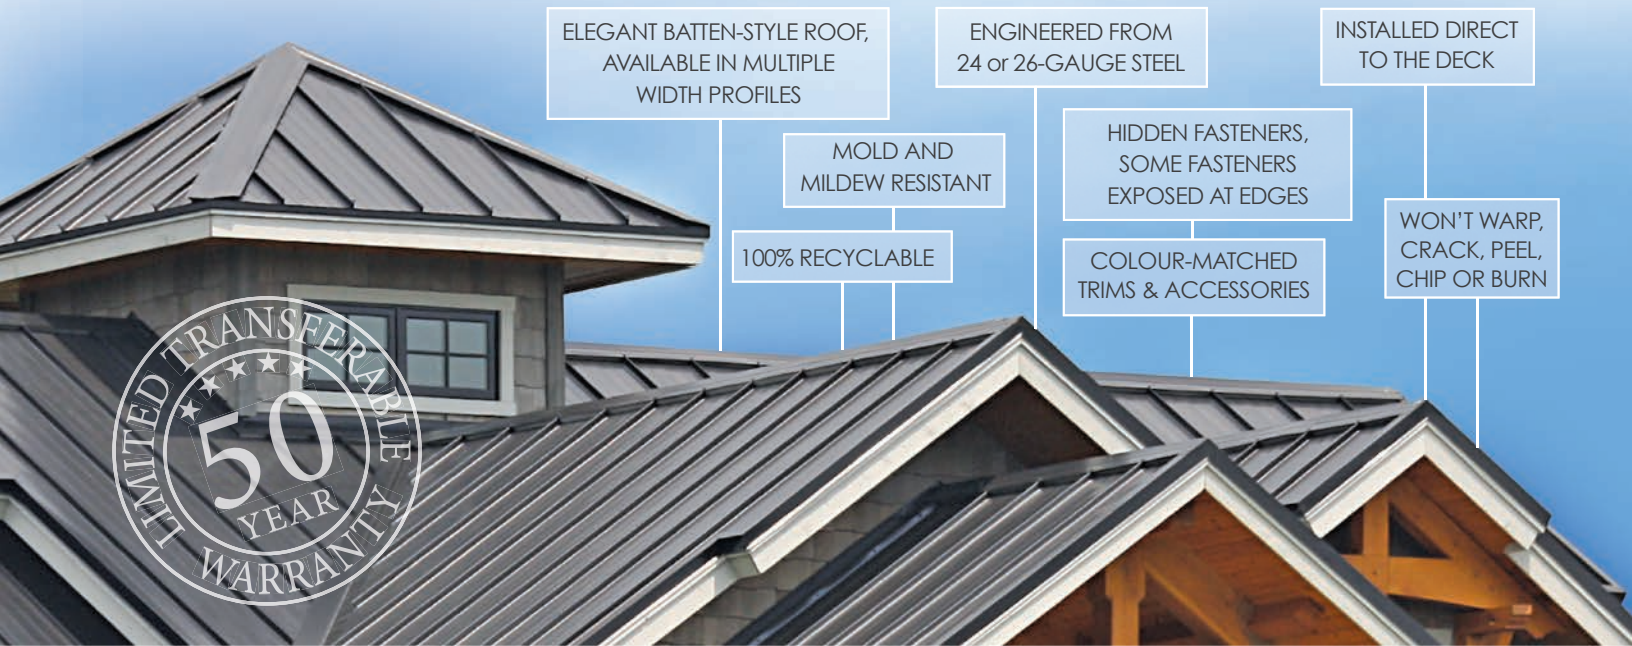

### Matte Finish - 26 Gauge

 9822 Ebony	 10695 Shadow Deep Gray
 9821 Graphite	 10740 Burnished Slate
 10276 Espresso	

Our **Prestige** roof is an elegant batten-style roofing profile that is installed direct on a solid substrate using Vicwest's unique snap-in-place design. Visually striking and available in a rich, sophisticated colour palette, **Prestige** is the perfect solution for homeowners looking for a "statement" roof. Engineered from 24 or 26-gauge steel and backed by a 50-year lifetime limited transferable finish warranty, **Prestige** makes a bold statement and is fully supported by the best warranty in its class.

# PRESTIGE

THE RESIDENTIAL METAL ROOFING COLLECTION BY VICWEST

Curb appeal starts at the top and Prestige tops them all with its combination of dramatic lines and lifetime performance. Backed by a 50-year lifetime limited transferable warranty, a Prestige roof will bring decades of peace of mind and add resale value to your home.

Our Prestige system has no visible fasteners. Its unique snap-in-place design makes it extremely popular for those wanting to mimic the artistic appeal of authentic standing seam. Batten style rib spacings are available in 16" and 20"\*

WITHSTANDS:

- WIND DRIVEN RAIN
- HAIL DAMAGE
- FIRE
- HIGH WINDS

ELEGANT BATTEN-STYLE ROOF, AVAILABLE IN MULTIPLE WIDTH PROFILES

ENGINEERED FROM 24 or 26-GAUGE STEEL

INSTALLED DIRECT TO THE DECK

MOLD AND MILDEW RESISTANT